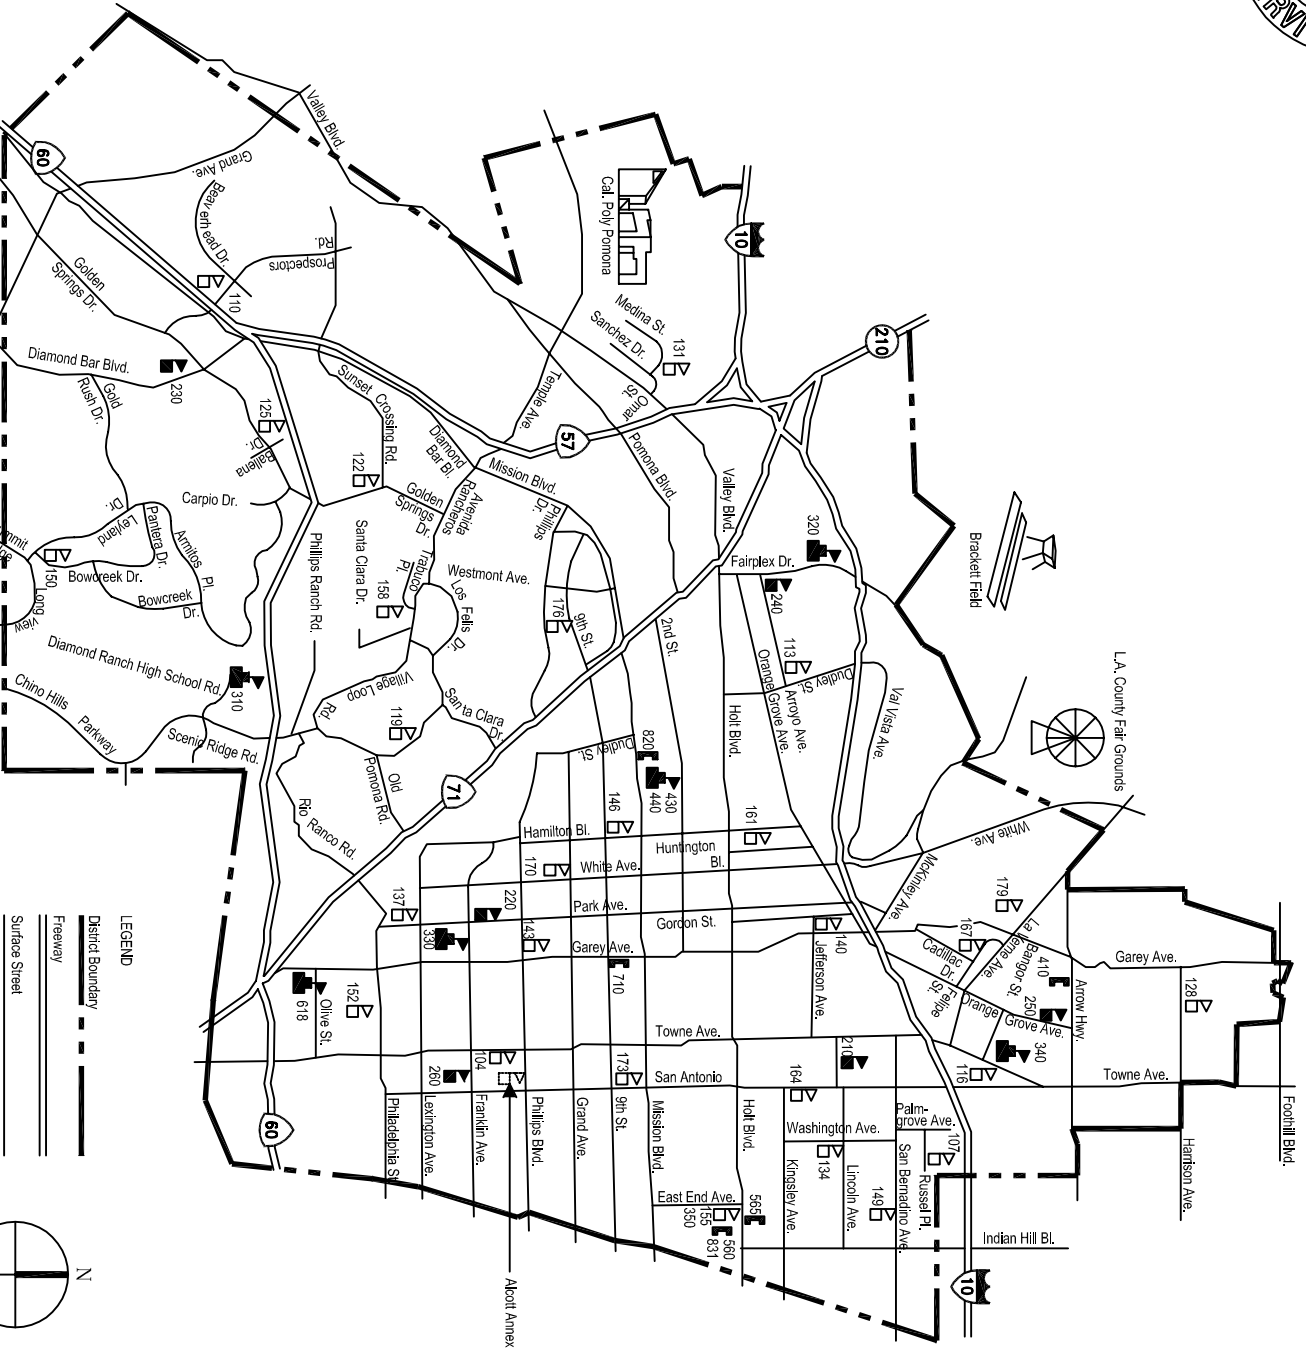

Pomona Unified School District

LEGEND

- District Boundary
- Freeway
- Surface Street

Elementary Schools

- ▲ Alocit 104
- ▲ Alocit Annex 107
- ▲ Allison 110
- ▲ Armstrong 110
- ▲ Arroyo 113
- ▲ Barfield 116
- ▲ Barfield 119
- ▲ Decker 122
- ▲ Diamond Point 125
- ▲ Golden Springs 128
- ▲ Harrison 131
- ▲ Kalligog 131
- ▲ Kingsley 134
- ▲ Levington 137
- ▲ Lincoln 140
- ▲ Madison 143
- ▲ Mendocza 146
- ▲ Morfvue 149
- ▲ Parmer 150
- ▲ Philadelphia 152
- ▲ Pueblo 155
- ▲ Rancho Hills 158
- ▲ Roosevelt 161
- ▲ San Antonio 164
- ▲ San Jose 167
- ▲ Veger 170
- ▲ Washington Westmont 173
- ▲ Yomba 179

Middle Schools

- ▲ Emerson 210
- ▲ Fremont 220
- ▲ Lorber 230
- ▲ Marshall 240
- ▲ Palomares 250
- ▲ Simons 260

High Schools

- ▲ Diamond Ranch 310
- ▲ Ganesta 320
- ▲ Garey 330
- ▲ Garey Village 338
- ▲ Park West 430
- ▲ Pomona Alternative School 440
- ▲ Pomona 340
- ▲ Village Academy 350

Other Facilities

- ▲ Adult and Career Ed 820
- ▲ Pomona Vocational Center 820
- ▲ PUSD Education Center 710
- ▲ Child Development Programs 831
- ▲ El Camino School 410
- ▲ The Village @ Indian Hill 560
- ▲ Village Tower 565