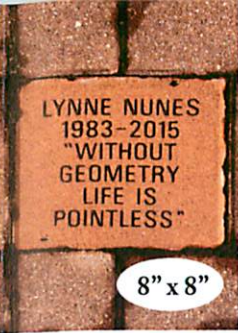

Support Union Catholic students while honoring or memorializing a graduate, family member, faculty member or friend.

Brick pavers are available for purchase with personalized engraving in four locations on campus.