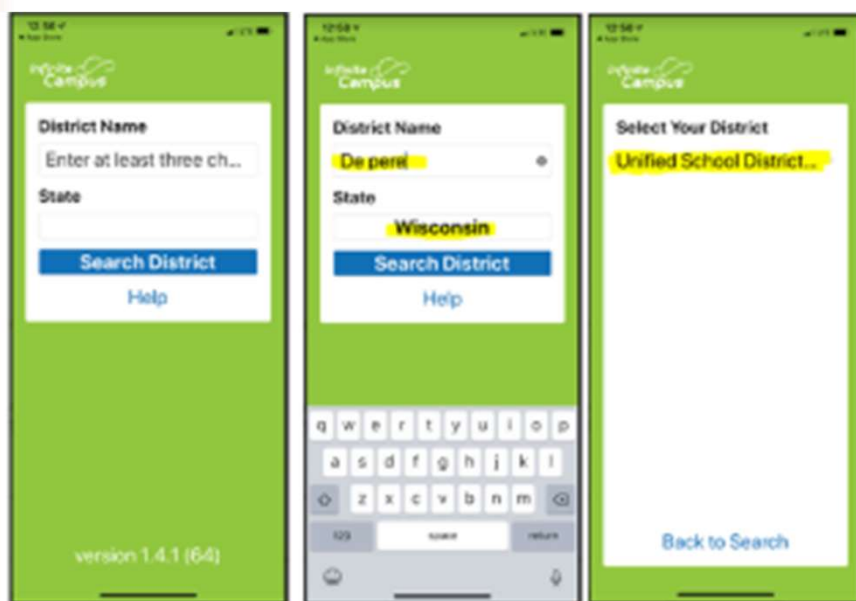

# Infinite Campus Mobile App Is Now **Campus Parent** or **Campus Student** Are You Up-To-Date?

Infinite Campus Parent and Student Portal Apps changed on June 30. If you haven't updated your device with the new apps, you should do so now.

The new apps to download are called **Campus Parent** and **Campus Student**.

In the App Store for your device:

- Search for "**Campus Parent**" or "**Campus Student**"
- Select download
- When the download is complete, type **De Pere** for the District Name

- Type **Wisconsin** for State (*you knew that, right?*)
- Select **Unified School District of De Pere** for your district