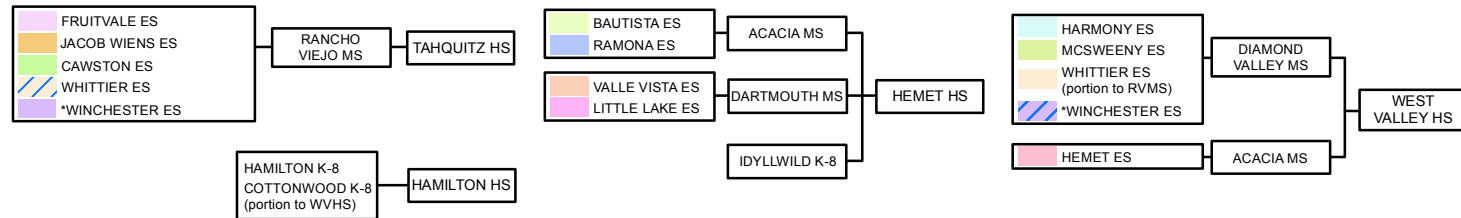

2019-20 Elementary Attendance Areas

Feeder System for 2019-20

*Students residing in the Willowalk community will attend Winchester ES, Diamond Valley MS and West Valley HS.
 Students residing within the McSweeney Farms community will attend Winchester ES until Gibbel ES opens, Diamond Valley MS and West Valley HS.