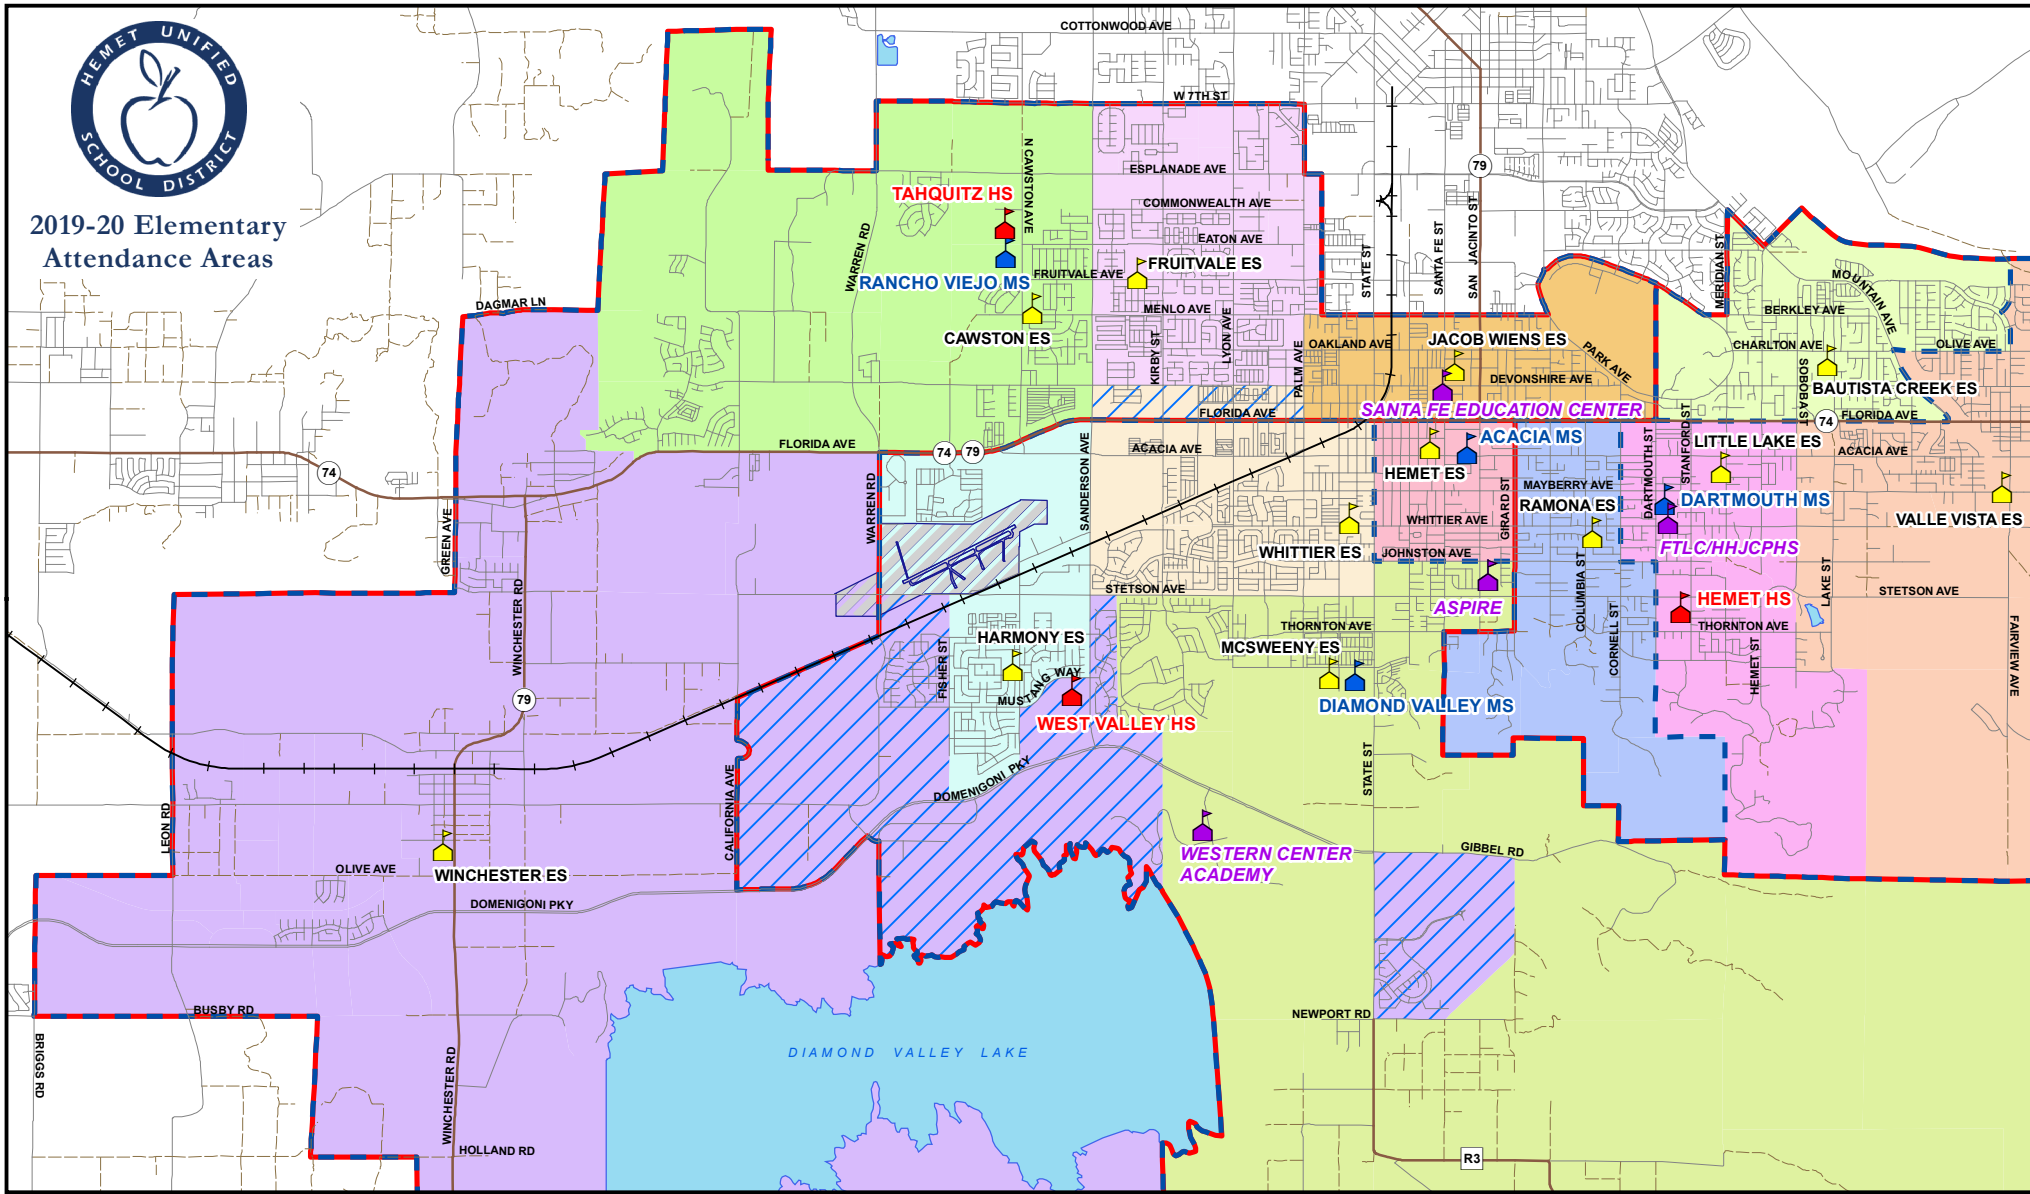

2019-20 Elementary Attendance Areas

Feeder System for 2019-20

*Students residing in the Willowalk community will attend Winchester ES, Diamond Valley MS and West Valley HS.
 Students residing within the McSweeney Farms community will attend Winchester ES until Gibbel ES opens, Diamond Valley MS and West Valley HS.