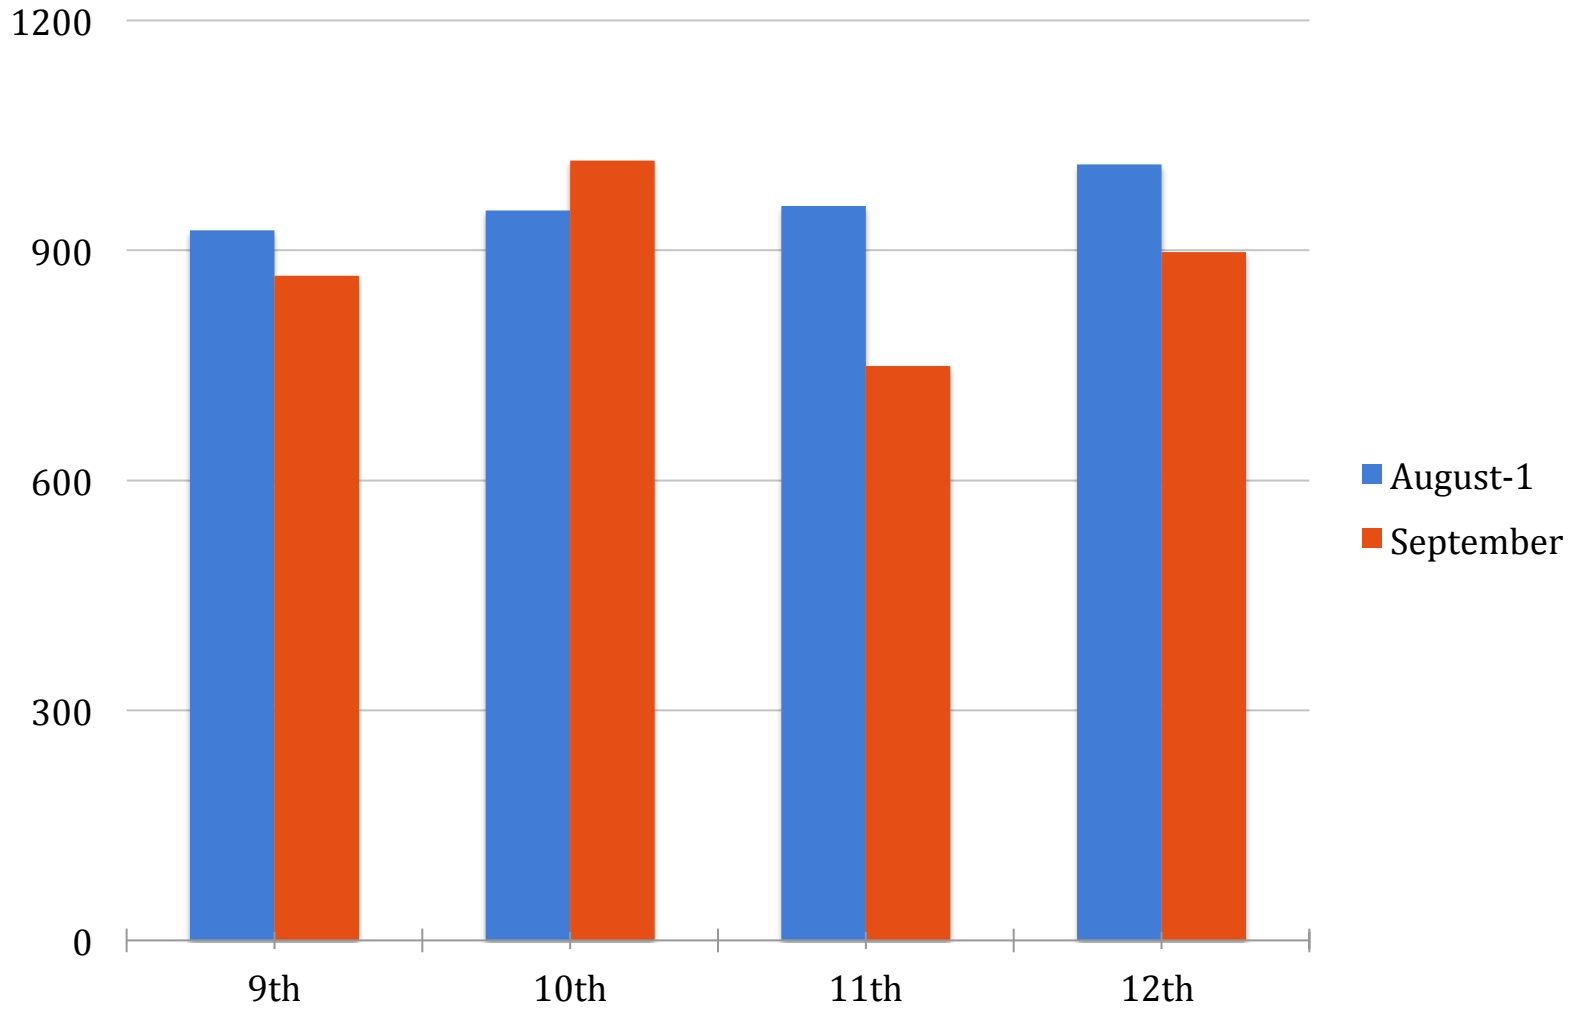

Ouchi-9-12 Progress

9th	926	867
10th	952	1017
11th	958	749
12th	1012	898
School Wide	962	882