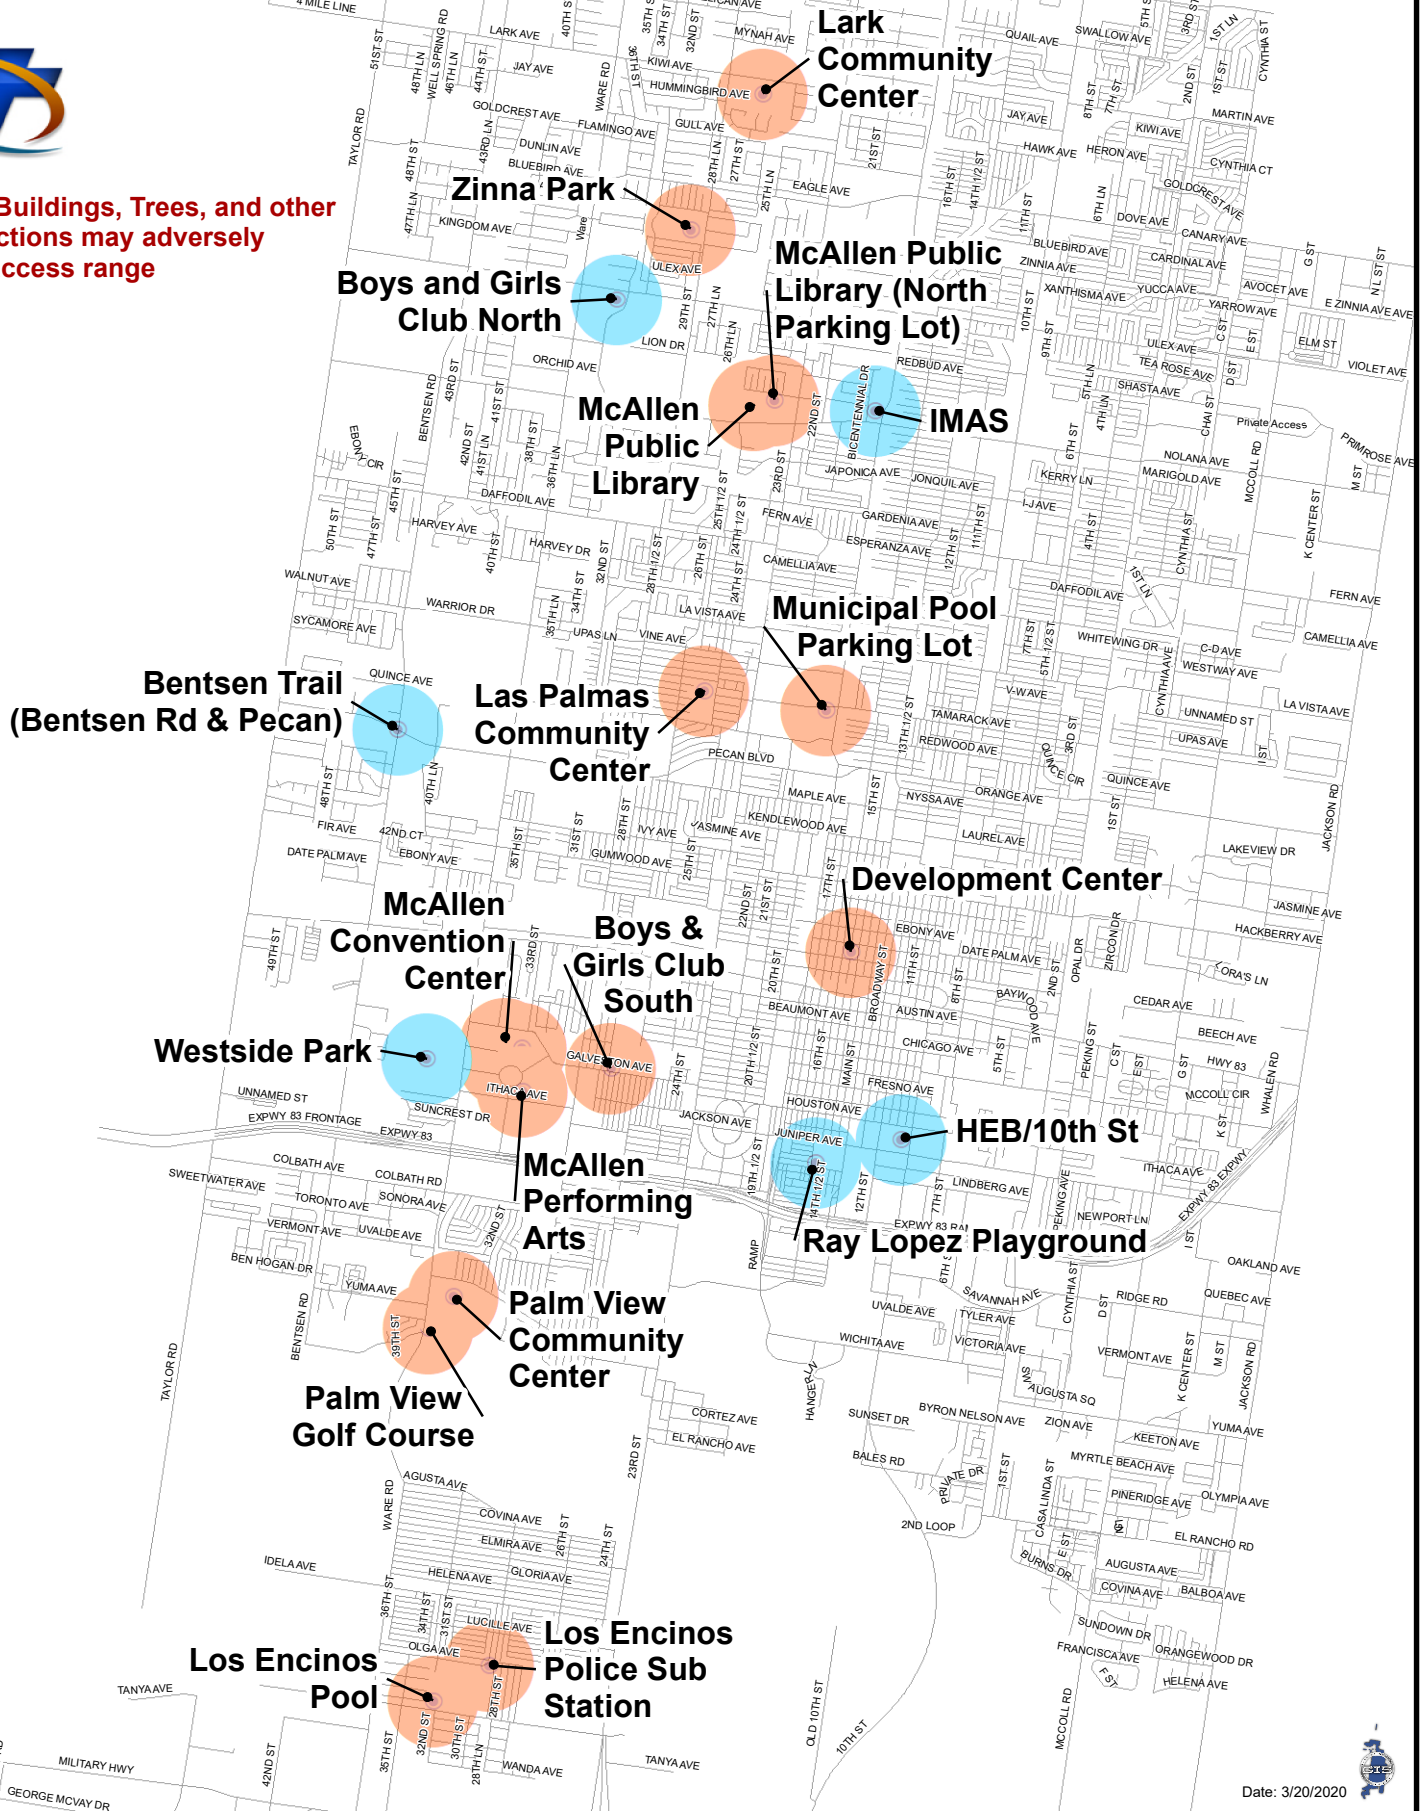

***Note: Buildings, Trees, and other Obstructions may adversely affect access range**

Date: 3/20/2020

WiFi Hot Spots

City of McAllen