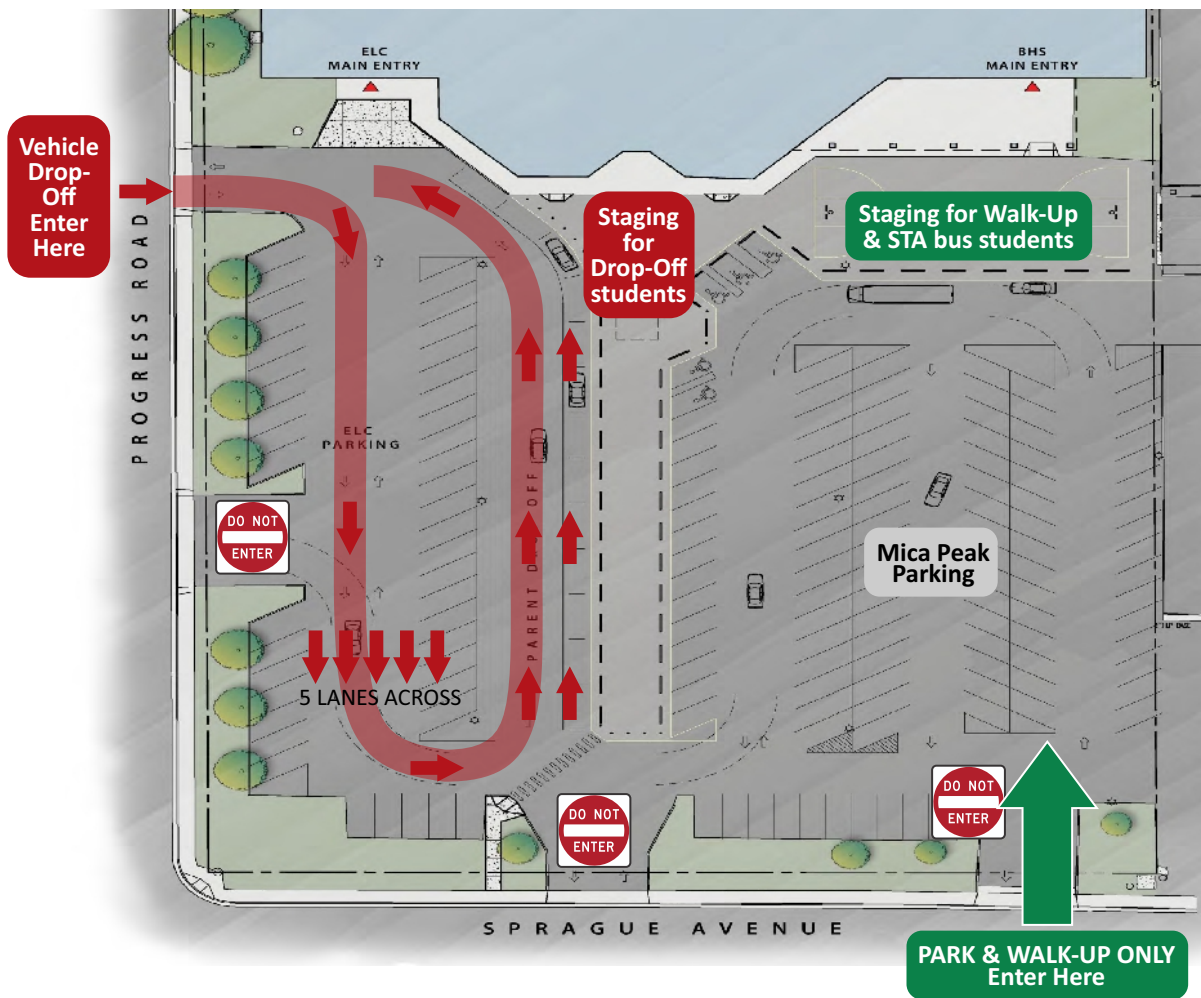

## Important - New Drop Off Information

In order to get students into class by their start time, we are closing the drop off line 5 minutes earlier.

- You can line up as early as 8:00 and 12:00 to drop off your student.
- **If you arrive after 8:25 or 12:25, you will need to park and walk your child to the front door.**
- You may park in the Mica Peak parking lot and walk your child to the designated student staging area.
- Please **DO NOT park across Progress or Sprague.**
- Please bring your color/shape coded card with you as identification at pickup.