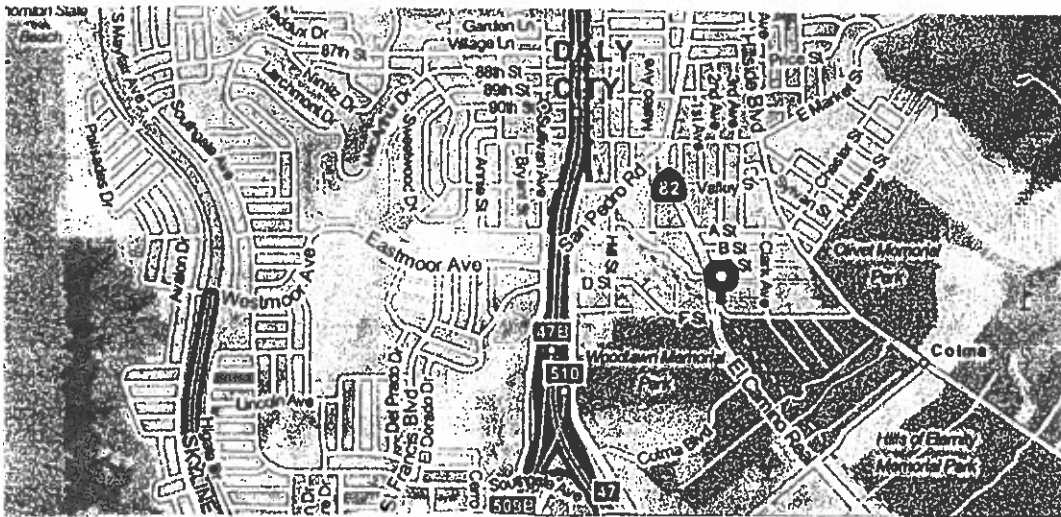

REGULAR HOURS

Sunday/Monday Closed
Tuesday-Friday 10:00am - 5:30pm
Saturday 10:00am - 4:00pm

FOURTH OF JULY HOLIDAY

CLOSED

Tuesday, July 3, 2018 to Thursday, July 5, 2018

RE-OPEN

Friday, July 6 from 10:00am - 5:30pm and Saturday, July 7 from 10:00am - 4:00pm

EXTENDED SUMMER HOURS

Beginning on Monday, August 6, 2018 through Saturday, September 1, 2018

Monday - Saturday 10:00am - 6:00pm

Sunday 12:00pm - 5:00pm

LATE NIGHTS

August only on Thursdays: August 9, 16, 23, and 30

10:00am - 7:00pm

LABOR DAY HOLIDAY

CLOSED

Sunday, September 2, 2018 and Monday, September 3, 2018

RE-OPEN

Tuesday, September 4, 2018

REGULAR HOURS

The Service Center is located at 7801 El Camino Real at "F" Street in Colma, CA
Located across from the Colma BART Station. All Green Zone Parking is 2 hours.

We honor Cash, Check (with proper identification), Debit Cards, Mastercard, or Visa. Personal Checks must be from a Bay Area bank, pre-printed with current information. Personal Checks must be accompanied by either a current California Driver's License or California Identification Card.

Returns and Refunds: We will gladly accept returns and exchanges. All refunds are limited to 15 days and exchanges are limited to 30 days from the date of the purchase with the following: Original Sales Receipt, Merchandise must not be worn, altered, or washed with all manufacturers tags/labels attached. All credits will be issued in the same manner as payments were made.
No returns or Exchanges on pre-printed fleece items. No Exceptions.