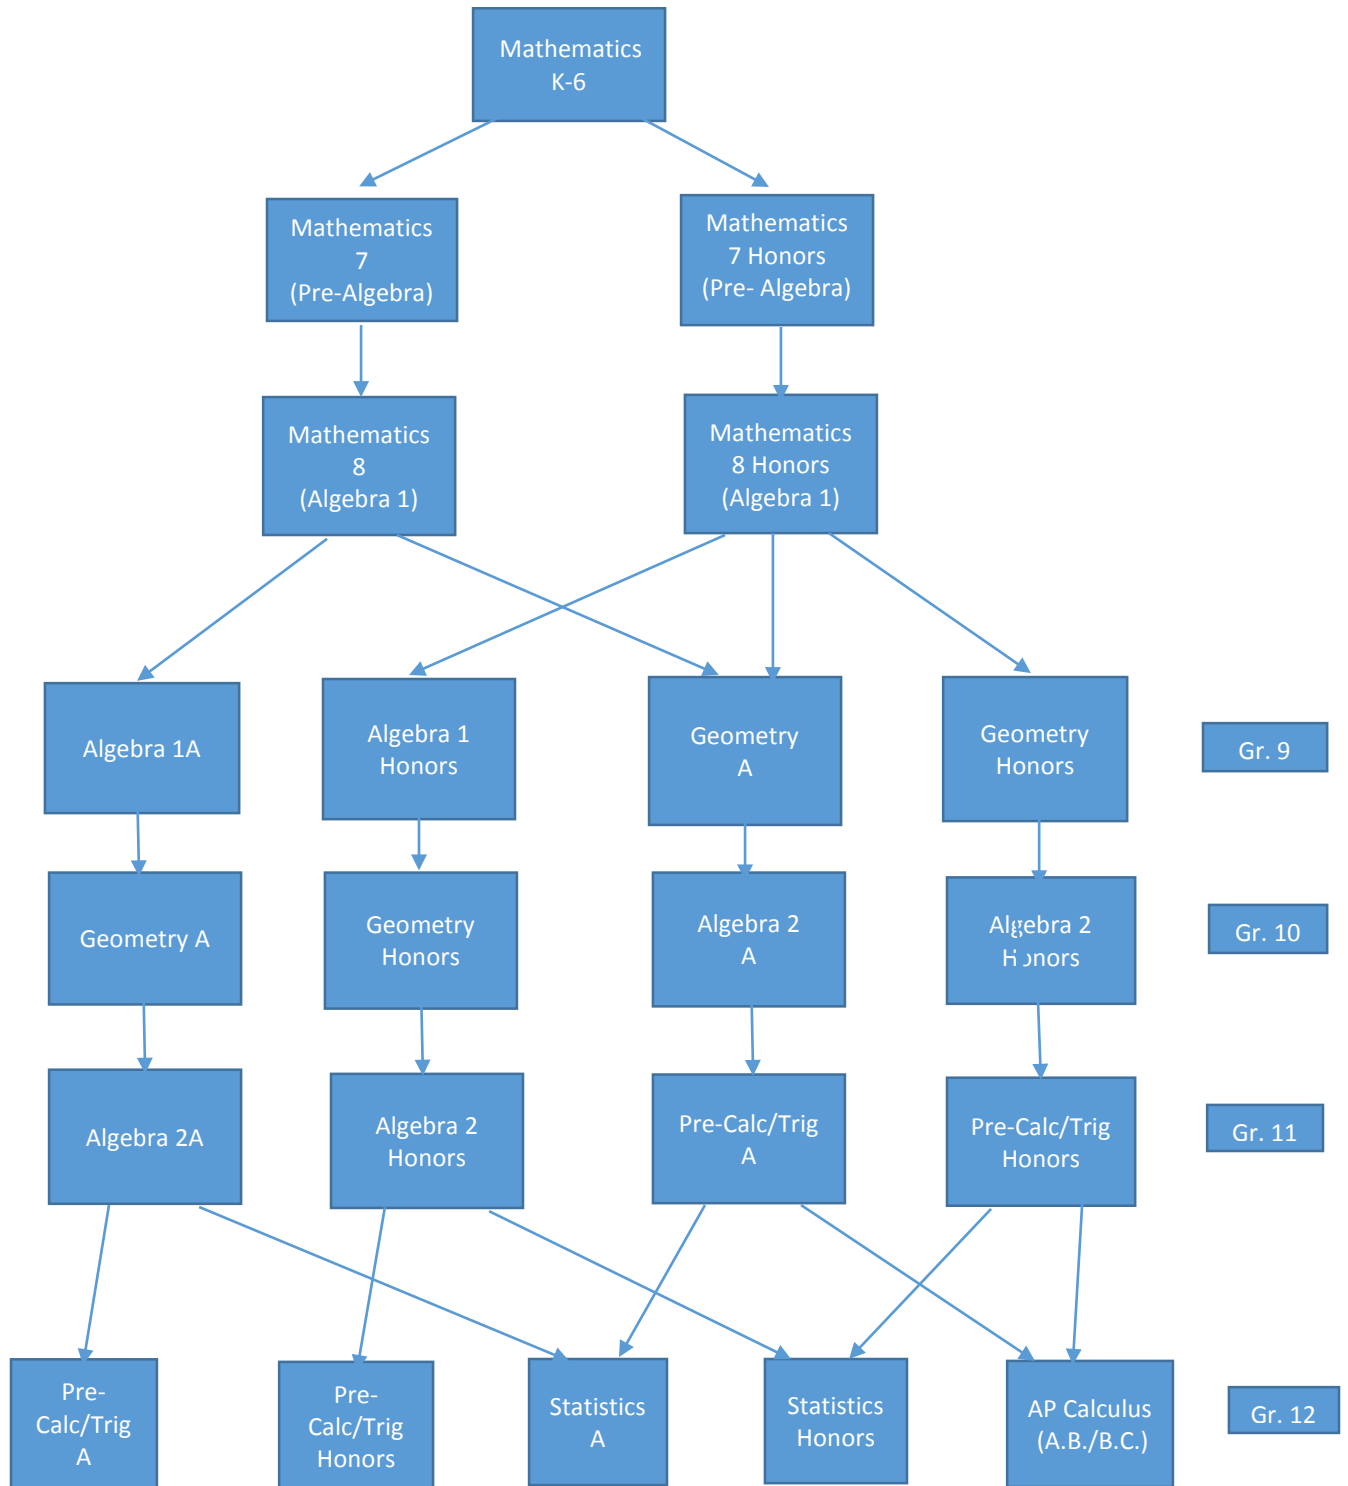

Mathematics Course/Content Progression

Electives: Math Essentials or Discrete Mathematics offered in Gr. 11/12
 Students have the ability to move into the Honors/AP track by meeting course prerequisite and teacher recommendation