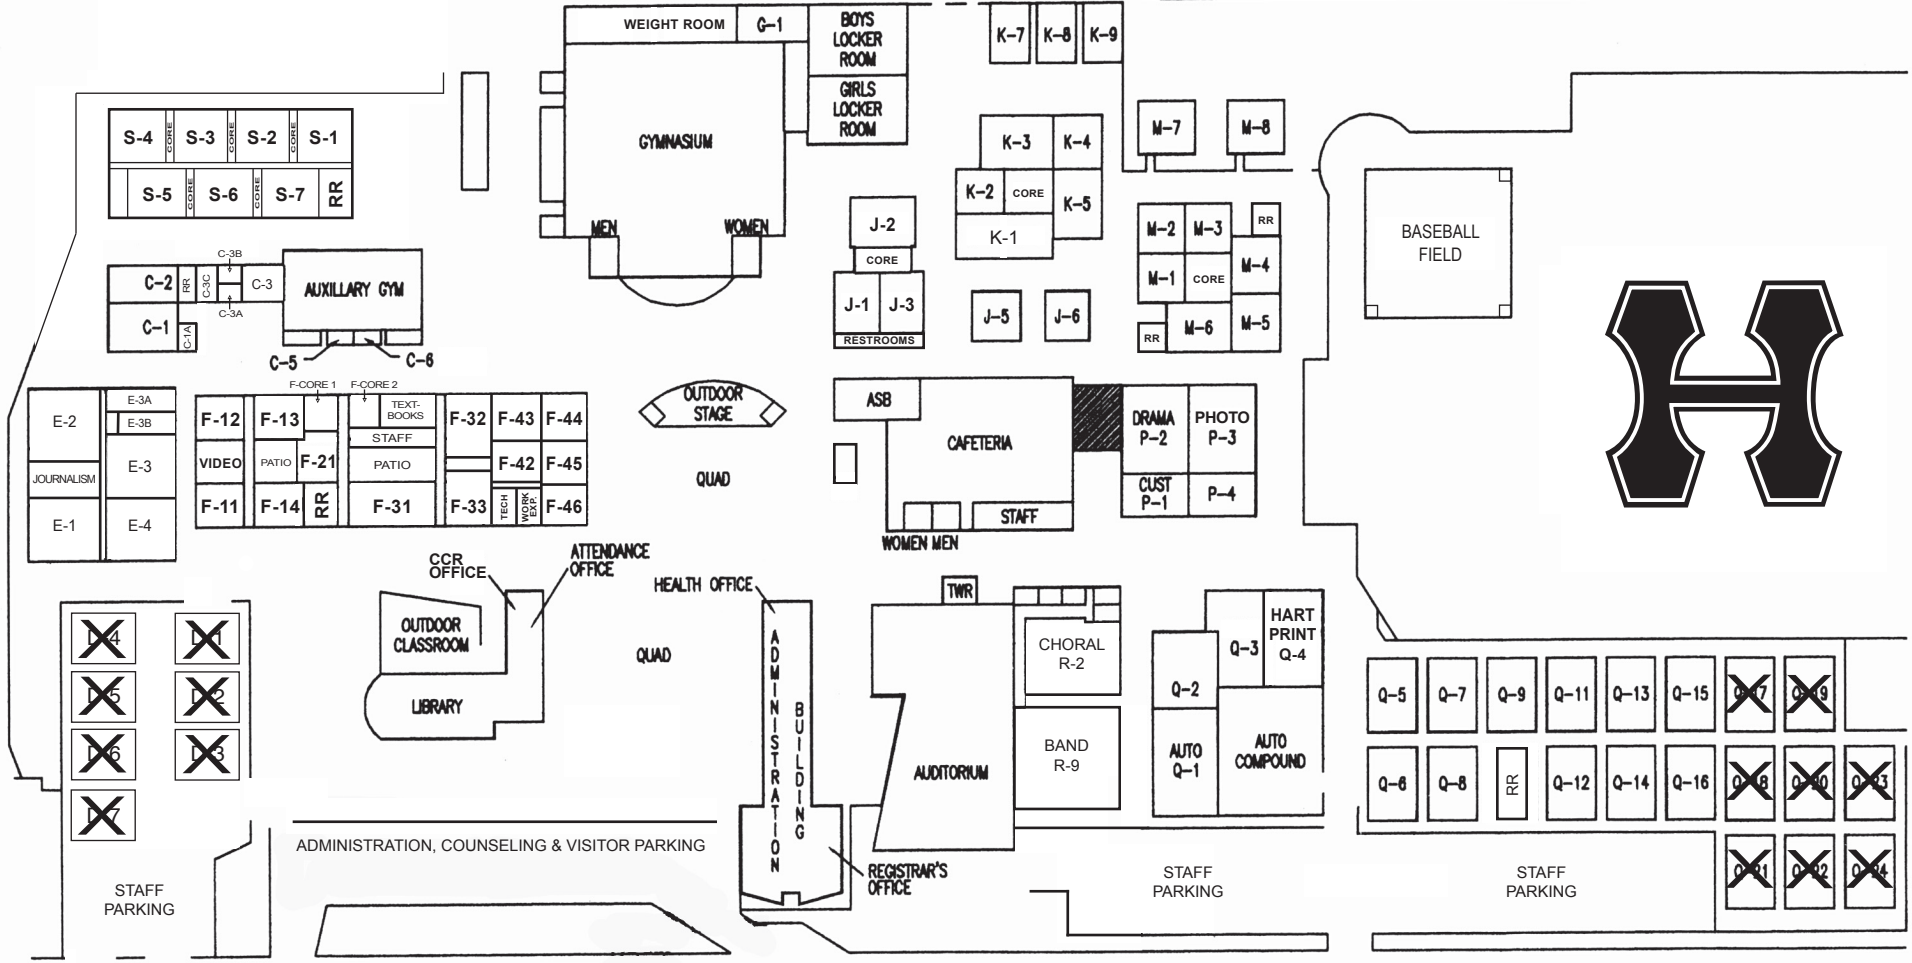

# 2019-2020 SCHOOL MAP

STUDENT PARKING

T BUILDING SOUTH

201 • 202 • 203 • 204 • 205 • 206  
101 • 102 • 103 • 104 • 105 • 106

T BUILDING NORTH

111 • 110 • 109 • 108 • 107  
211 • 210 • 209 • 208 • 207

TENNIS COURTS

KANSAS STREET

NEWHALL AVENUE

- STAFF - STAFF LOUNGE
- TWR - TEACHER WORKROOM
- WOMEN - WOMEN'S RESTROOM